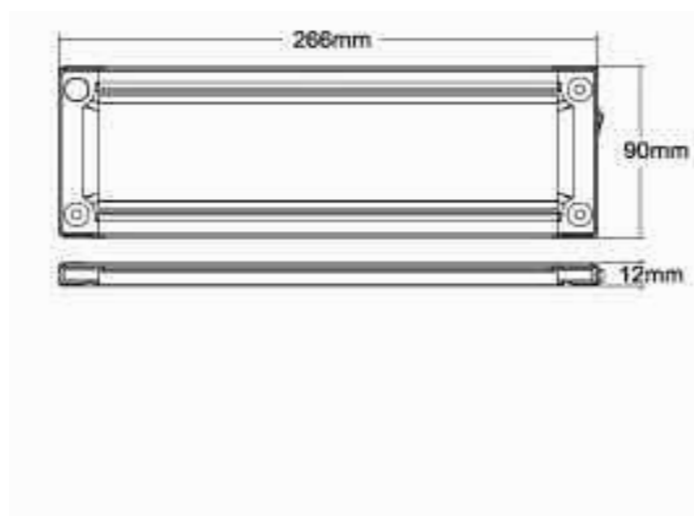

auto electrical parts

Technical Information Sheet

Part No. 0-668-71

Medium Interior Light

Durite's medium interior light consists of 72 square LED's. On/off switch. DC 10-30 volts. Frosted Lens.

Technical Drawing (not to scale)

Specification

Voltage	10-30 Volts DC
Material:	Lens: MS. Base: Aluminum and ABS Plastic
Colour	White
No. of LED's	72
Lumens	744 Lumens Approx.
Certificate	ECE R10.
Dimensions	Please see above

The information contained in this document is correct to the best of our knowledge at the time of printing. However, specifications may change at any time without notice.